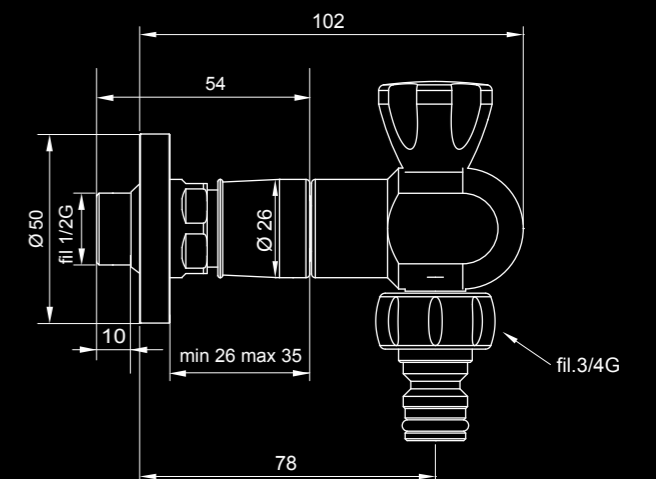

IG940U

OUTDOOR

Attacco rapido rubinetto **inGENIUS** in ottone con raccordo 3/4" G portagomma per componentistica da giardino universale

Brass rapid fitting garden tap with connection 3/4" G for universal garden components

Raccord rapide eau robinet inGENIUS en laiton avec raccordement 3/4" G pour brancher le tuyau au robinet, pour composants jardin universels

connesso con IG960UCC
connect to IG960UCC
en connexion avec IG960UCC

Cod.	FINITURE - FINISHES - FINITIONS
IG940	Finitura ottone grezzo Natural brass Finition laiton brut
IG940G	Finitura cromo Chrome plated Finition chrome
IG940GB	Finitura bronzo antico Antique bronze plated Finition bronze vieux
IG940GR	Finitura rame antico Copper plated Finition cuivre vieux

IG940U

IG400

OUTDOOR

Attacco rapido rubinetto **inGENIUS** in ottone con raccordo 3/4" G portagomma per componentistica da giardino universale

Brass rapid fitting garden tap with connection 3/4" G for universal garden components

Raccord rapide eau robinet inGENIUS en laiton avec raccordement 3/4" G pour brancher le tuyau au robinet, pour composants jardin universels

Cod.	FINITURE - FINISHES - FINITIONS
IG400	Finitura ottone grezzo Natural brass Finition laiton brut
IG400G	Finitura cromo Chrome plated Finition chrome
IG400GB	Finitura bronzo antico Antique bronze plated Finition bronze vieux
IG400GR	Finitura rame antico Copper plated Finition cuivre vieux

IG400