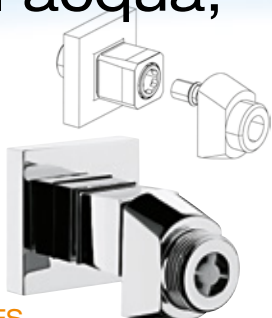

A revolution in water management, inside and outside home.

**IG100R-3/8G**  
Attacco rapido round cromato senza filtro 3/8G con rosone.  
Round brass chrome plated rapid fitting 3/8g with rosette.

**IG100R-1/2G**  
Attacco rapido round cromato senza filtro 1/2G con rosone.  
Round brass chrome plated rapid fitting 1/2g with rosette.

**IG102ER**  
Attacco rapido eccentrico round cromato.  
Round eccentric brass chrome plated rapid fitting.

**IG202ES**  
Attacco rapido eccentrico square cromato.  
Square eccentric brass chrome plated rapid fitting.