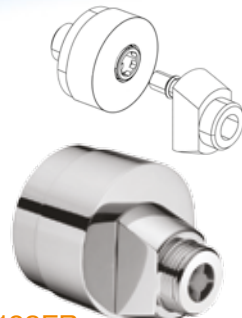

A revolution in water management, inside and outside home.

**IG100R-3/8G**  
Attacco rapido round cromato senza filtro 3/8G con rosone.  
Round brass chrome plated rapid fitting 3/8g with rosette.

**IG100R-1/2G**  
Attacco rapido round cromato senza filtro 1/2G con rosone.  
Round brass chrome plated rapid fitting 1/2g with rosette.