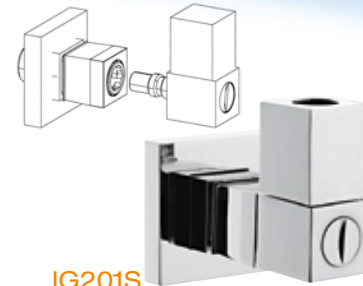

IG301F
Attacco rapido 3/8F floor cromato.
Round brass chrome plated rapid fitting 3/8f floor connection.

IG201S
Attacco rapido square con filtro minimal design cromato.
Square brass chrome plated rapid fitting minimal design.