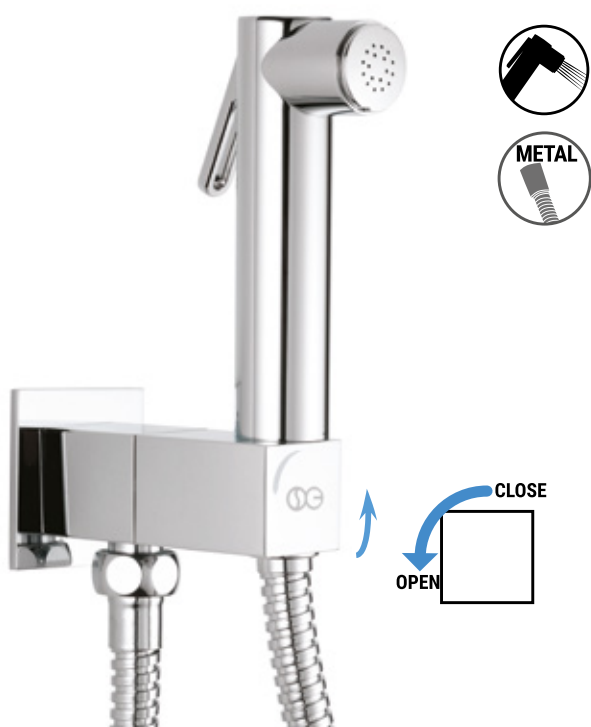

SG431

KIT COMPLETO DOUBLE SQUARE (getto bidet). Doccetta DOUBLE getto bidet in ottone cromato + presa acqua con vitone di chiusura in ottone cromato + flessibile doppia aggiratura 1,20 mt. 1/2" F cono girevole x 1/2" F esagonale in ottone cromato. Sistema di apertura/chiusura "click" con pressore.

Complete SQUARE DOUBLE (bidet jet). Brass chrome plated shut-off handshower + brass chrome plated shower holder with water supply safety closure + brass chrome plated shower hose double clamping 1,20 Mt. 1/2" F conical anti-twist nut x 1/2" F hexagonal nut. Opening/closing system "click" with ball plunger.

Комплект гигиенический душ DOUBLE SQUARE латунь хром. гигиенический душ латунь хром + держатель душа кран – букса и шланговое подсоединение латунь хром + душевой гибкий шланг металлический 120см двойная сшивка 1/2" м вращающийся конус 1/2" м шестиугольная хром. Система открытия / закрытия "click" с прижимным устройством

FINITURE - FINISHES - ОТДЕЛКА

CODE + NS ● Nickel spazzolato Nickel brushed Никель матовый	CODE + BR ● Bronzo Bronze plated Бронза	CODE + BI ● Bianco White Белый	CODE + NE ● Nero Black Черный	Altre finiture disponibili su richiesta Finishes on request Отделка по запросу