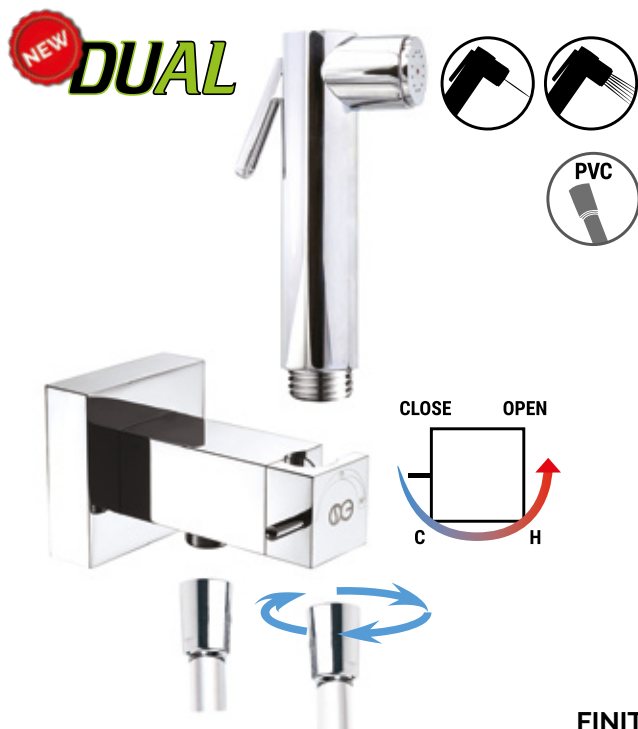

SG965

KIT MISCELATORE QUADRO COMPLETO DUAL (2 getti). Doccetta DUAL 2 getti in ottone cromato + miscelatore progressivo SQUARE in ottone cromato + flessibile PVC silver 1,20 mt. 1/2" F cono girevole x 1/2" F cono girevole.

Complete DUAL SQUARE MIXER (2 jets). Brass chrome plated shut-off handshower + brass chrome plated SQUARE mixer + PVC silver shower hose 1,20 Mt. 1/2" F conical anti-twist nut x 1/2" F conical anti-twist nut.

Комплект гигиенический душ DUAL SQUARE MIXER латунь хром. гигиенический душ латунь хром + Скрытый прогрессивный смеситель латунь хром + душевой гибкий шланг ПВХ серебро 120см 1/2" м вращающийся конус 1/2" м вращающийся конус.

FINITURE - FINISHES - ОТДЕЛКА

CODE + BI ● Bianco
White
Белый

CODE + NE ● Nero
Black
Черный