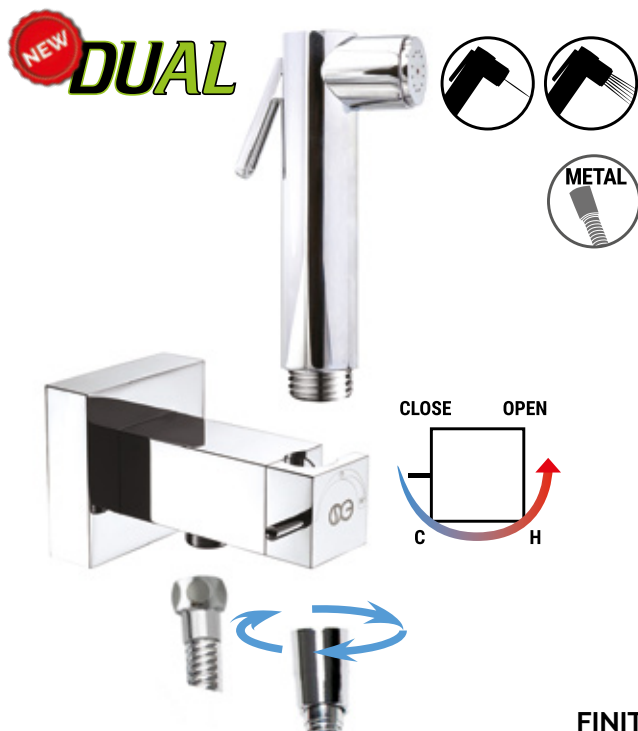

SG960

KIT MISCELATORE QUADRO COMPLETO DUAL (2 getti). Doccetta DUAL 2 getti in ottone cromato + miscelatore progressivo SQUARE in ottone cromato + flessibile doppia aggraffatura 1,20 mt. 1/2" F cono girevole x 1/2" F esagonale in ottone cromato.

Complete DUAL SQUARE MIXER (2 jets). Brass chrome plated shut-off handshower + brass chrome plated SQUARE mixer + brass chrome plated shower hose double clamping 1,20 Mt. 1/2" F conical anti-twist nut x 1/2" F hexagonal nut.

Комплект гигиенический душ DUAL SQUARE MIXER латунь хром. гигиенический душ латунь хром + Скрытый прогрессивный смеситель латунь хром + душевой гибкий шланг металлический 120см двойная сшивка 1/2"м вращающийся конус 1/2" м шестиугольная хром.

FINITURE - FINISHES - ОТДЕЛКА

CODE + NS ● Nickel spazzolato Nickel brushed Никель матовый	CODE + BR ● Bronzo Bronze plated Бронза	CODE + BI ● Bianco White Белый	CODE + NE ● Nero Black Черный	Altre finiture disponibili su richiesta Finishes on request Отделка по запросу